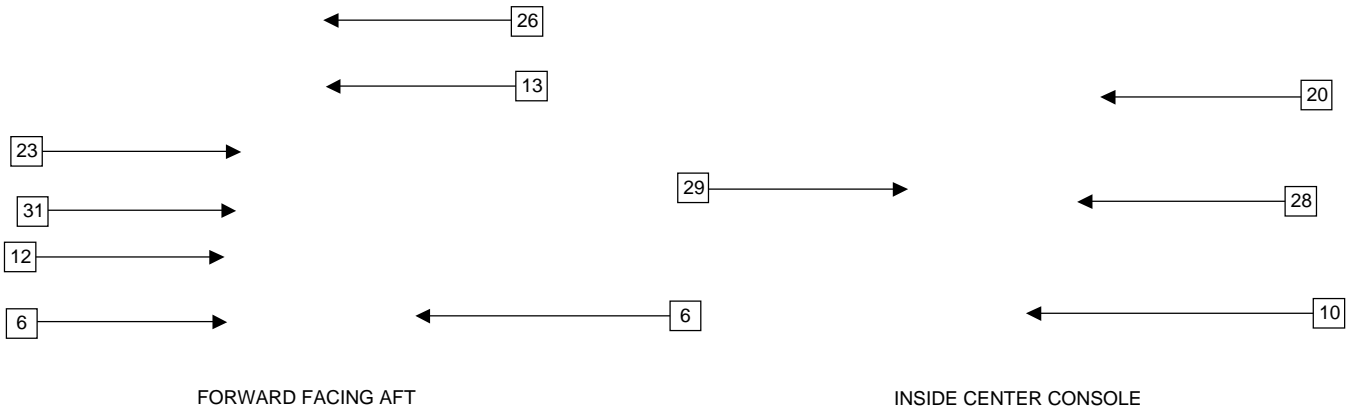

Parts Identification Guide

R190
2004 Model Year

Cockpit

Parts Identification Guide

R190
2004 Model Year

Cockpit

Item No.	Part Number	Description	Qty.	U.O.M.
1	00886FA9629-01Z	WHITE INSERT FOR 1031	10	FT
1a	01031BO9629-01Z	10 FT WHITE RBRL FOR SEAT	10	FT
2	6-0055	R190 FWD STORAGE LID	1	EA
3	13-1619	LIVEWELL LID W/SLIDING DR	1	EA
3a	DR103	LITE BAITWELL LED RED	2	EA
4	26-9124	CONSOLE ROD HOLDER	2	EA
5	26-9068-R	R180 CONSOLE ROD HOLDER	2	EA
6	27-10007	COOLER CLEAT KIT-SET OF 4	1	SET
7	6-0014	6190/6200 L/P COOLER TUB	1	EA
8	6-0015	6190/6200 LEAN POST TOP	1	EA
9	6742	72IN STERN LIGHT RND BSE	1	EA
10	9065-1	BATTERY BOX	1	EA
11	DP60-38#	6IN SCREWOUT WHT DECKPLAT	3	EA
12	I6784	72 QT MARINE ICE CHEST	1	EA
13	M1-63-8-R	LATCH/FLUSH SS (5000 MIN)	1	EA
14	U13770-01-R	ANCHOR LABEL	1	EA
15	04-RB0004	OPT.PORT JUMPSEAT CUSHION (Option: Comfort Package)	1	EA
16	04-RB0005	OPT.STB. JUMPSEAT CUSHION (Option: Comfort Package)	1	EA
17	04-RB0006	OPT. PORT AFT BACKREST (Option: Comfort Package)	1	EA
18	04-RB0007	OPT. STB. AFT BACKREST (Option: Comfort Package)	1	EA
19	04-RB0008	OPT. CENTER BOW CUSHION (Option: Comfort Package)	1	EA
20	2095-232-834	PROBLASTER PUMP W/FILTER	1	EA
21	C7-10-R	SOFT LATCH	1	EA
21a	97-67-105-15	KEEPER #15 BLACK	1	EA
22	119503	1.960X1.960 CAST HINGE	2	EA
23	13-1620	CONSOLE DOOR,FWD W/O LATC	1	EA
23a	04-RB0009	CONSOLE BACKREST (Cushion)	1	EA
23b	119503	1.960X1.960 CAST HINGE	2	EA
24	22-14495-R	R180 TACKLE BOX (Option: Fish Package)	1	EA
25	191-R	SS WATER OUTLET (Option: Fish Package)	1	EA
26	U17433-01	WARNING NO VENTILATION	1	EA
27	21253-300-R	1 1/4 BRASS DRAIN TUBE	2	EA
28	4305-144H	3.3 GPM WATER PUMP (Option: Fish Package)	1	EA
28a	31229	3/4BRB X 3/4MIPT W/1.5BRB (Option: Fish Package)	1	EA
28b	57223	SEA STRAINER 10/ (Option: Fish Package)	1	EA
28c	62445	BALL VLV,3/4,W/GND SCREW (Option: Fish Package)	1	EA
28d	14486	3/4 BRNZ THRUHULL CONN (Option: Fish Package)	1	EA
28e	100-0340-R	3/4 HARDWALL WATER HOSE (Option: Fish Package)	10.5	FT
28f	6712-5-R	#12 HOSE CLAMP (Option: Fish Package)	5	EA
28g	T34-R	3/4 NYLON HBB TEE (Option: Fish Package)	1	EA
28h	13-1346	KNIFE & PLIER HOLDER (Option: Fish Package)	1	EA
29	SEA-UMO.750-R	SEA STRAINER, 3/4"	1	EA
29a	51065	3/4BRB X 3/4NPT 90 DEG.	2	EA
29b	31229	3/4BRB X 3/4MIPT W/1.5BRB	2	EA
30	73650	TUFF TIE 10-1/2 WHITE/BLK	2	EA
31	04-RB-70CL	70 QT COOLER LID (Cushion)	1	EA

Parts Not Pictured Which Are Associated With Cockpit:

Not Pictured	CB10610-04SS-R	1.06 X 10 .04SS HINGE (Rear Cooler Hinges)	2	EA

NOTE: Numbers with letter designations represent parts included with primary numbered part for which there is no photo representation.