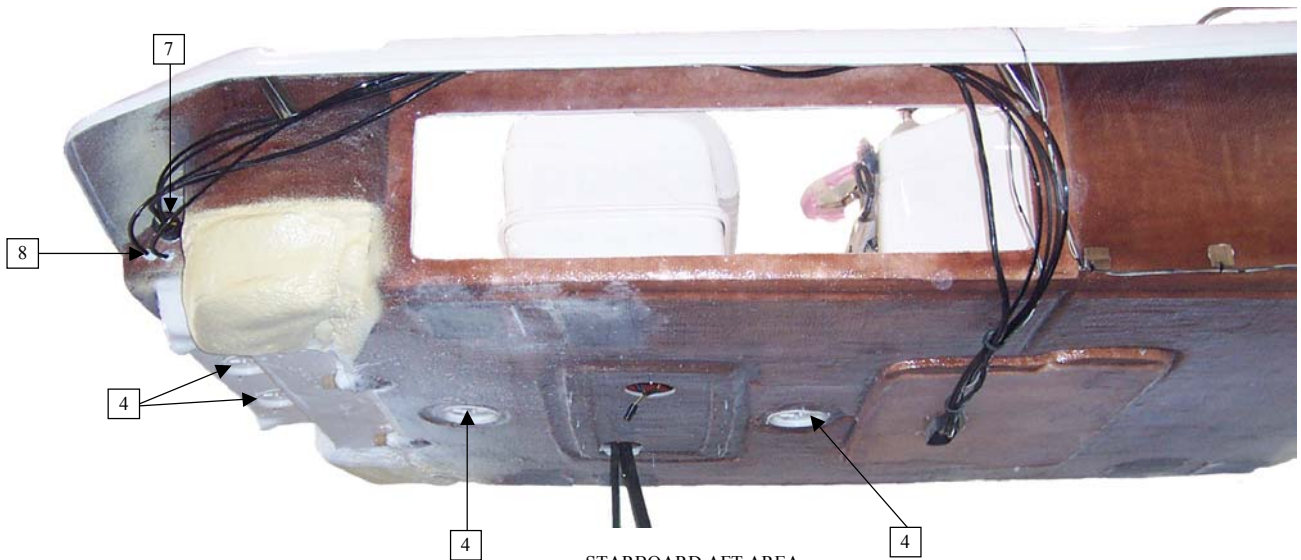

STARBOARD AFT AREA