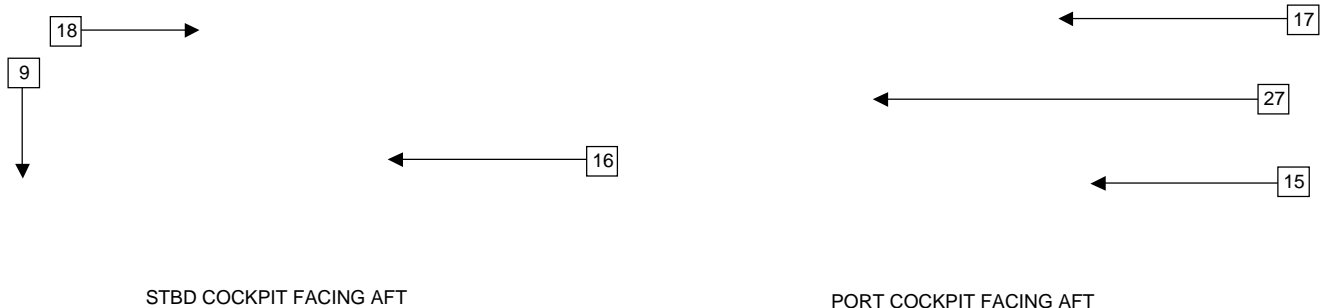

Parts Identification Guide

R190
2004 Model Year

Cockpit

Parts Identification Guide

R190
2004 Model Year

Cockpit

Item No.	Part Number	Description	Qty.	U.O.M.
1	00886FA9629-01Z	WHITE INSERT FOR 1031	10	FT
1a	01031BO9629-01Z	10 FT WHITE RBRL FOR SEAT	10	FT
2	6-0055	R190 FWD STORAGE LID	1	EA
3	13-1619	LIVEWELL LID W/SLIDING DR	1	EA
3a	DR103	LITE BAITWELL LED RED	2	EA
4	26-9124	CONSOLE ROD HOLDER	2	EA
5	26-9068-R	R180 CONSOLE ROD HOLDER	2	EA
6	27-10007	COOLER CLEAT KIT-SET OF 4	1	SET
7	6-0014	6190/6200 L/P COOLER TUB	1	EA
8	6-0015	6190/6200 LEAN POST TOP	1	EA
9	6742	72IN STERN LIGHT RND BSE	1	EA
10	9065-1	BATTERY BOX	1	EA
11	DP60-38#	6IN SCREWOUT WHT DECKPLAT	3	EA
12	I6784	72 QT MARINE ICE CHEST	1	EA
13	M1-63-8-R	LATCH/FLUSH SS (5000 MIN)	1	EA
14	U13770-01-R	ANCHOR LABEL	1	EA
15	04-RB0004	OPT.PORT JUMPSEAT CUSHION (Option: Comfort Package)	1	EA
16	04-RB0005	OPT.STB. JUMPSEAT CUSHION (Option: Comfort Package)	1	EA
17	04-RB0006	OPT. PORT AFT BACKREST (Option: Comfort Package)	1	EA
18	04-RB0007	OPT. STB. AFT BACKREST (Option: Comfort Package)	1	EA
19	04-RB0008	OPT. CENTER BOW CUSHION (Option: Comfort Package)	1	EA
20	2095-232-834	PROBLASTER PUMP W/FILTER	1	EA
21	C7-10-R	SOFT LATCH	1	EA
21a	97-67-105-15	KEEPER #15 BLACK	1	EA
22	119503	1.960X1.960 CAST HINGE	2	EA
23	13-1620	CONSOLE DOOR,FWD W/O LATC	1	EA
23a	04-RB0009	CONSOLE BACKREST (Cushion)	1	EA
23b	119503	1.960X1.960 CAST HINGE	2	EA
24	22-14495-R	R180 TACKLE BOX (Option: Fish Package)	1	EA
25	191-R	SS WATER OUTLET (Option: Fish Package)	1	EA
26	U17433-01	WARNING NO VENTILATION	1	EA
27	21253-300-R	1 1/4 BRASS DRAIN TUBE	2	EA
28	4305-144H	3.3 GPM WATER PUMP (Option: Fish Package)	1	EA
28a	31229	3/4BRB X 3/4MIPT W/1.5BRB (Option: Fish Package)	1	EA
28b	57223	SEA STRAINER 10/ (Option: Fish Package)	1	EA
28c	62445	BALL VLV,3/4,W/GND SCREW (Option: Fish Package)	1	EA
28d	14486	3/4 BRNZ THRUHULL CONN (Option: Fish Package)	1	EA
28e	100-0340-R	3/4 HARDWALL WATER HOSE (Option: Fish Package)	10.5	FT
28f	6712-5-R	#12 HOSE CLAMP (Option: Fish Package)	5	EA
28g	T34-R	3/4 NYLON HBB TEE (Option: Fish Package)	1	EA
28h	13-1346	KNIFE & PLIER HOLDER (Option: Fish Package)	1	EA
29	SEA-UMO.750-R	SEA STRAINER, 3/4"	1	EA
29a	51065	3/4BRB X 3/4NPT 90 DEG.	2	EA
29b	31229	3/4BRB X 3/4MIPT W/1.5BRB	2	EA
30	73650	TUFF TIE 10-1/2 WHITE/BLK	2	EA
31	04-RB-70CL	70 QT COOLER LID (Cushion)	1	EA

Parts Not Pictured Which Are Associated With Cockpit:

Not Pictured	CB10610-04SS-R	1.06 X 10 .04SS HINGE (Rear Cooler Hinges)	2	EA

NOTE: Numbers with letter designations represent parts included with primary numbered part for which there is no photo representation.