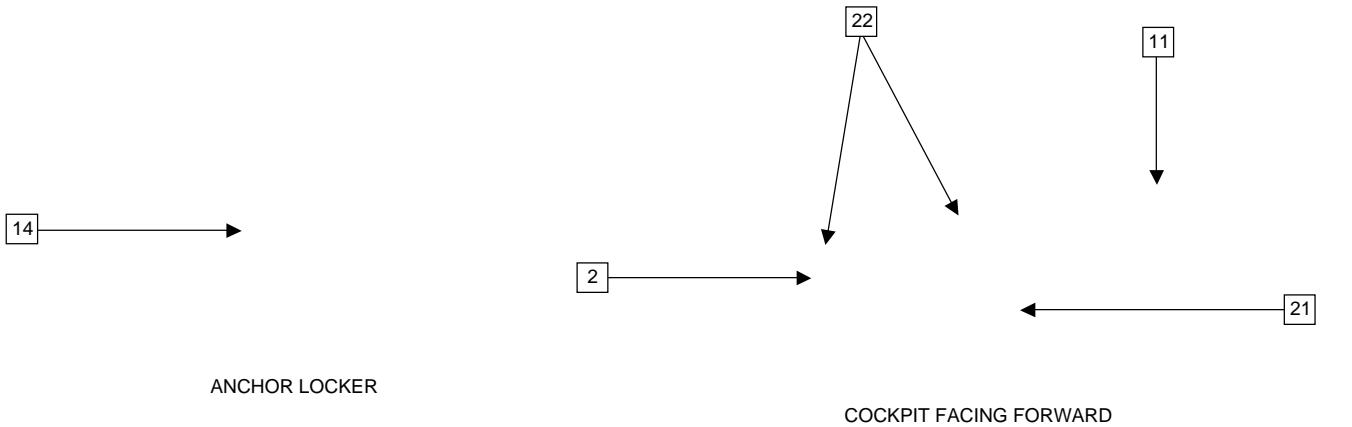

Parts Identification Guide

R190
2004 Model Year

Cockpit

Parts Identification Guide

R190
2004 Model Year

Cockpit

Item No.	Part Number	Description	Qty.	U.O.M.
1	00886FA9629-01Z	WHITE INSERT FOR 1031	10	FT
1a	01031BO9629-01Z	10 FT WHITE RBRL FOR SEAT	10	FT
2	6-0055	R190 FWD STORAGE LID	1	EA
3	13-1619	LIVEWELL LID W/SLIDING DR	1	EA
3a	DR103	LITE BAITWELL LED RED	2	EA
4	26-9124	CONSOLE ROD HOLDER	2	EA
5	26-9068-R	R180 CONSOLE ROD HOLDER	2	EA
6	27-10007	COOLER CLEAT KIT-SET OF 4	1	SET
7	6-0014	6190/6200 L/P COOLER TUB	1	EA
8	6-0015	6190/6200 LEAN POST TOP	1	EA
9	6742	72IN STERN LIGHT RND BSE	1	EA
10	9065-1	BATTERY BOX	1	EA
11	DP60-38#	6IN SCREWOUT WHT DECKPLAT	3	EA
12	I6784	72 QT MARINE ICE CHEST	1	EA
13	M1-63-8-R	LATCH/FLUSH SS (5000 MIN)	1	EA
14	U13770-01-R	ANCHOR LABEL	1	EA
15	04-RB0004	OPT.PORT JUMPSEAT CUSHION (Option: Comfort Package)	1	EA
16	04-RB0005	OPT.STB. JUMPSEAT CUSHION (Option: Comfort Package)	1	EA
17	04-RB0006	OPT. PORT AFT BACKREST (Option: Comfort Package)	1	EA
18	04-RB0007	OPT. STB. AFT BACKREST (Option: Comfort Package)	1	EA
19	04-RB0008	OPT. CENTER BOW CUSHION (Option: Comfort Package)	1	EA
20	2095-232-834	PROBLASTER PUMP W/FILTER	1	EA
21	C7-10-R	SOFT LATCH	1	EA
21a	97-67-105-15	KEEPER #15 BLACK	1	EA
22	119503	1.960X1.960 CAST HINGE	2	EA
23	13-1620	CONSOLE DOOR,FWD W/O LATC	1	EA
23a	04-RB0009	CONSOLE BACKREST (Cushion)	1	EA
23b	119503	1.960X1.960 CAST HINGE	2	EA
24	22-14495-R	R180 TACKLE BOX (Option: Fish Package)	1	EA
25	191-R	SS WATER OUTLET (Option: Fish Package)	1	EA
26	U17433-01	WARNING NO VENTILATION	1	EA
27	21253-300-R	1 1/4 BRASS DRAIN TUBE	2	EA
28	4305-144H	3.3 GPM WATER PUMP (Option: Fish Package)	1	EA
28a	31229	3/4BRB X 3/4MIPT W/1.5BRB (Option: Fish Package)	1	EA
28b	57223	SEA STRAINER 10/ (Option: Fish Package)	1	EA
28c	62445	BALL VLV,3/4,W/GND SCREW (Option: Fish Package)	1	EA
28d	14486	3/4 BRNZ THRUHULL CONN (Option: Fish Package)	1	EA
28e	100-0340-R	3/4 HARDWALL WATER HOSE (Option: Fish Package)	10.5	FT
28f	6712-5-R	#12 HOSE CLAMP (Option: Fish Package)	5	EA
28g	T34-R	3/4 NYLON HBB TEE (Option: Fish Package)	1	EA
28h	13-1346	KNIFE & PLIER HOLDER (Option: Fish Package)	1	EA
29	SEA-UMO.750-R	SEA STRAINER, 3/4"	1	EA
29a	51065	3/4BRB X 3/4NPT 90 DEG.	2	EA
29b	31229	3/4BRB X 3/4MIPT W/1.5BRB	2	EA
30	73650	TUFF TIE 10-1/2 WHITE/BLK	2	EA
31	04-RB-70CL	70 QT COOLER LID (Cushion)	1	EA

Parts Not Pictured Which Are Associated With Cockpit:

Not Pictured	CB10610-04SS-R	1.06 X 10 .04SS HINGE (Rear Cooler Hinges)	2	EA

NOTE: Numbers with letter designations represent parts included with primary numbered part for which there is no photo representation.