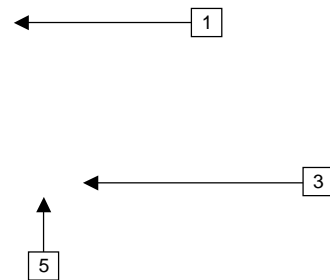

Parts Not Pictured Which Are Associated With Deck Underside:

Not Pictured	151-0400-R	4MM SPEEDO HOSE	6	FT
Not Pictured	149-1120-R	1 1/2 PVC LIVEWELL HOSE (Floor Drains to Thru Hull)	2 @ 1.83	FT

NOTE: Numbers with letter designations represent parts included with primary numbered part for which there is no photo representation.

Parts Identification Guide

R190

2004 Model Year

Engine Well

FORWARD FACING AFT

FORWARD FACING AFT

Parts Identification Guide

R190
2004 Model Year