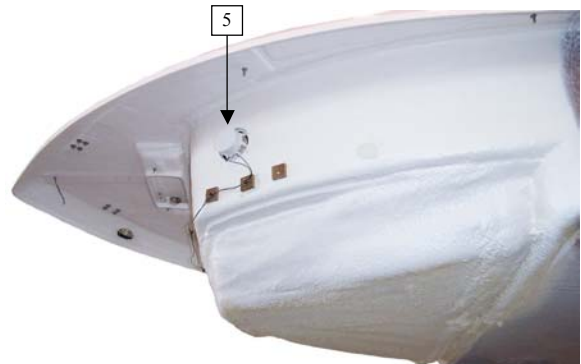

Parts Not Pictured Which Are Associated With Cockpit:

Not Pictured	CB10610-04SS-R	1.06 X 10 .04SS HINGE (Rear Cooler Hinges)	2	EA
--------------	----------------	--	---	----

NOTE: Numbers with letter designations represent parts included with primary numbered part for which there is no photo representation.

Parts Identification Guide

R190
2004 Model Year

Deck - Underside View

PORT AFT AREA

STARBOARD AFT AREA

STARBOARD BOW AREA

PORT BOW AREA

Parts Identification Guide