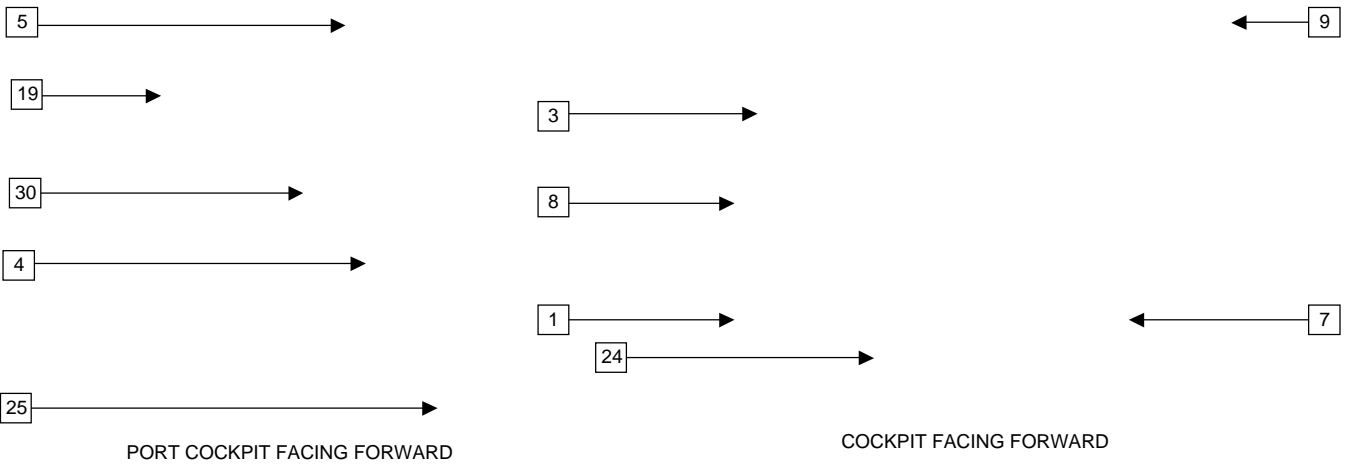

Parts Identification Guide

R190
2004 Model Year

Cockpit

Parts Identification Guide

R190
2004 Model Year

Cockpit

Item No.	Part Number	Description	Qty.	U.O.M.
1	00886FA9629-01Z	WHITE INSERT FOR 1031	10	FT
1a	01031BO9629-01Z	10 FT WHITE RBRL FOR SEAT	10	FT
2	6-0055	R190 FWD STORAGE LID	1	EA
3	13-1619	LIVEWELL LID W/SLIDING DR	1	EA
3a	DR103	LITE BAITWELL LED RED	2	EA
4	26-9124	CONSOLE ROD HOLDER	2	EA
5	26-9068-R	R180 CONSOLE ROD HOLDER	2	EA
6	27-10007	COOLER CLEAT KIT-SET OF 4	1	SET
7	6-0014	6190/6200 L/P COOLER TUB	1	EA
8	6-0015	6190/6200 LEAN POST TOP	1	EA
9	6742	72IN STERN LIGHT RND BSE	1	EA
10	9065-1	BATTERY BOX	1	EA
11	DP60-38#	6IN SCREWOUT WHT DECKPLAT	3	EA
12	I6784	72 QT MARINE ICE CHEST	1	EA
13	M1-63-8-R	LATCH/FLUSH SS (5000 MIN)	1	EA
14	U13770-01-R	ANCHOR LABEL	1	EA
15	04-RB0004	OPT.PORT JUMPSEAT CUSHION (Option: Comfort Package)	1	EA
16	04-RB0005	OPT.STB. JUMPSEAT CUSHION (Option: Comfort Package)	1	EA
17	04-RB0006	OPT. PORT AFT BACKREST (Option: Comfort Package)	1	EA
18	04-RB0007	OPT. STB. AFT BACKREST (Option: Comfort Package)	1	EA
19	04-RB0008	OPT. CENTER BOW CUSHION (Option: Comfort Package)	1	EA
20	2095-232-834	PROBLASTER PUMP W/FILTER	1	EA
21	C7-10-R	SOFT LATCH	1	EA
21a	97-67-105-15	KEEPER #15 BLACK	1	EA
22	119503	1.960X1.960 CAST HINGE	2	EA
23	13-1620	CONSOLE DOOR,FWD W/O LATC	1	EA
23a	04-RB0009	CONSOLE BACKREST (Cushion)	1	EA
23b	119503	1.960X1.960 CAST HINGE	2	EA
24	22-14495-R	R180 TACKLE BOX (Option: Fish Package)	1	EA
25	191-R	SS WATER OUTLET (Option: Fish Package)	1	EA
26	U17433-01	WARNING NO VENTILATION	1	EA
27	21253-300-R	1 1/4 BRASS DRAIN TUBE	2	EA
28	4305-144H	3.3 GPM WATER PUMP (Option: Fish Package)	1	EA
28a	31229	3/4BRB X 3/4MIPT W/1.5BRB (Option: Fish Package)	1	EA
28b	57223	SEA STRAINER 10/ (Option: Fish Package)	1	EA
28c	62445	BALL VLV,3/4,W/GND SCREW (Option: Fish Package)	1	EA
28d	14486	3/4 BRNZ THRUHULL CONN (Option: Fish Package)	1	EA
28e	100-0340-R	3/4 HARDWALL WATER HOSE (Option: Fish Package)	10.5	FT
28f	6712-5-R	#12 HOSE CLAMP (Option: Fish Package)	5	EA
28g	T34-R	3/4 NYLON HBB TEE (Option: Fish Package)	1	EA
28h	13-1346	KNIFE & PLIER HOLDER (Option: Fish Package)	1	EA
29	SEA-UMO.750-R	SEA STRAINER, 3/4"	1	EA
29a	51065	3/4BRB X 3/4NPT 90 DEG.	2	EA
29b	31229	3/4BRB X 3/4MIPT W/1.5BRB	2	EA
30	73650	TUFF TIE 10-1/2 WHITE/BLK	2	EA
31	04-RB-70CL	70 QT COOLER LID (Cushion)	1	EA

Parts Not Pictured Which Are Associated With Cockpit:

Not Pictured	CB10610-04SS-R	1.06 X 10 .04SS HINGE (Rear Cooler Hinges)	2	EA

NOTE: Numbers with letter designations represent parts included with primary numbered part for which there is no photo representation.