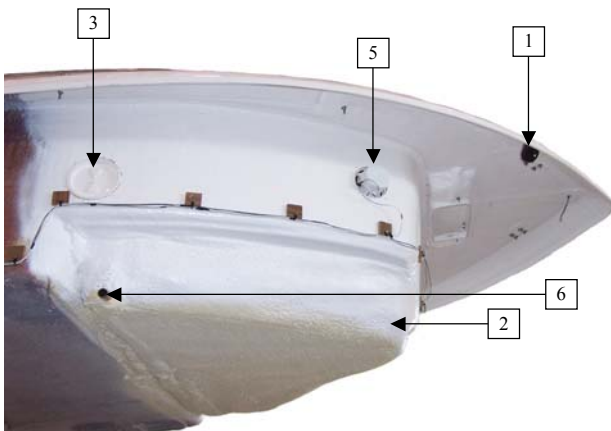

Parts Not Pictured Which Are Associated With Cockpit:

Not Pictured	CB10610-04SS-R	1.06 X 10 .04SS HINGE (Rear Cooler Hinges)	2	EA
--------------	----------------	--	---	----

NOTE: Numbers with letter designations represent parts included with primary numbered part for which there is no photo representation.

Parts Identification Guide

R190
2004 Model Year

Deck - Underside View

PORT AFT AREA

STARBOARD AFT AREA

STARBOARD BOW AREA

PORT BOW AREA

Parts Identification Guide

R190

2004 Model Year

Deck - Underside View

Item No.	Part Number	Description	Qty.	U.O.M.
1	11095-R	DROP IN HIDDEN HORN	1	EA
1a	11090-R	WHITE DROP IN GRILL	1	EA
2	6-0056	R190 BOW TUB	1	EA
3	DP60-38#	6IN SCREWOUT WHT DECKPLAT	2	EA
4	DP64-38#	6 IN. SCREW OUT DIAMOND	4	EA
5	MS-610BW-R	JBL SPEAKER (Option: JBL AM/FM CD Player)	2	EA
6	21253-300-R	1 1/4 BRASS DRAIN TUBE (Bow Cooler Drain)	1	EA
6a	100-1140-R	1 1/4 HARDWALL HOSE (Bow Cooler to Thru Hull)	8.17	FT
7	RF-1	RIGGING FLANGE	1	EA
7a	2005000A	RIGGING TUBE BLACK ABS	1	EA
8	TH-752	THRU HULL STRAIGHT 3/4 WH	2	EA