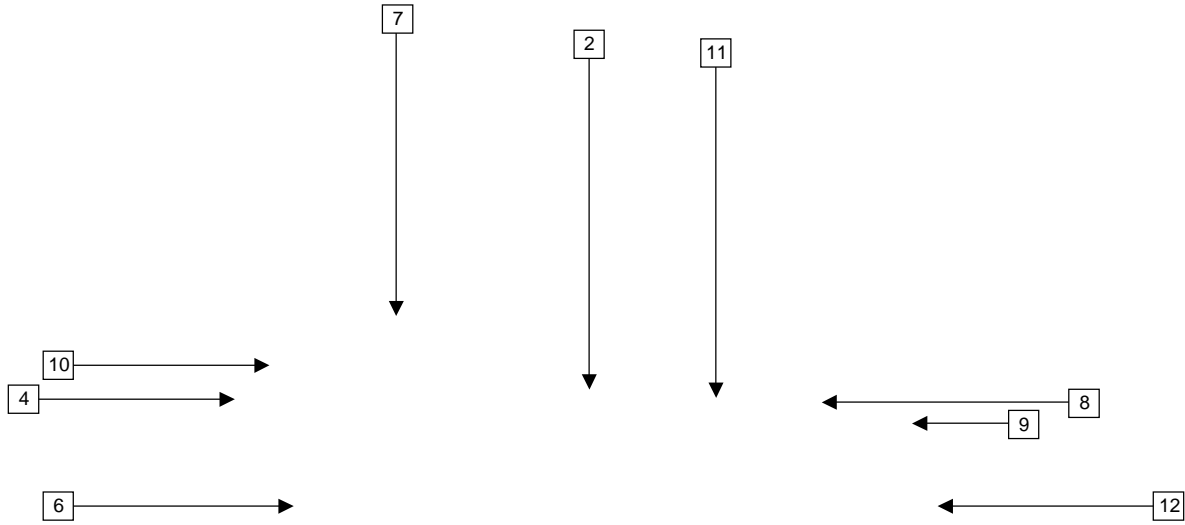

Parts Identification Guide

R190

2004 Model Year

Engine Well