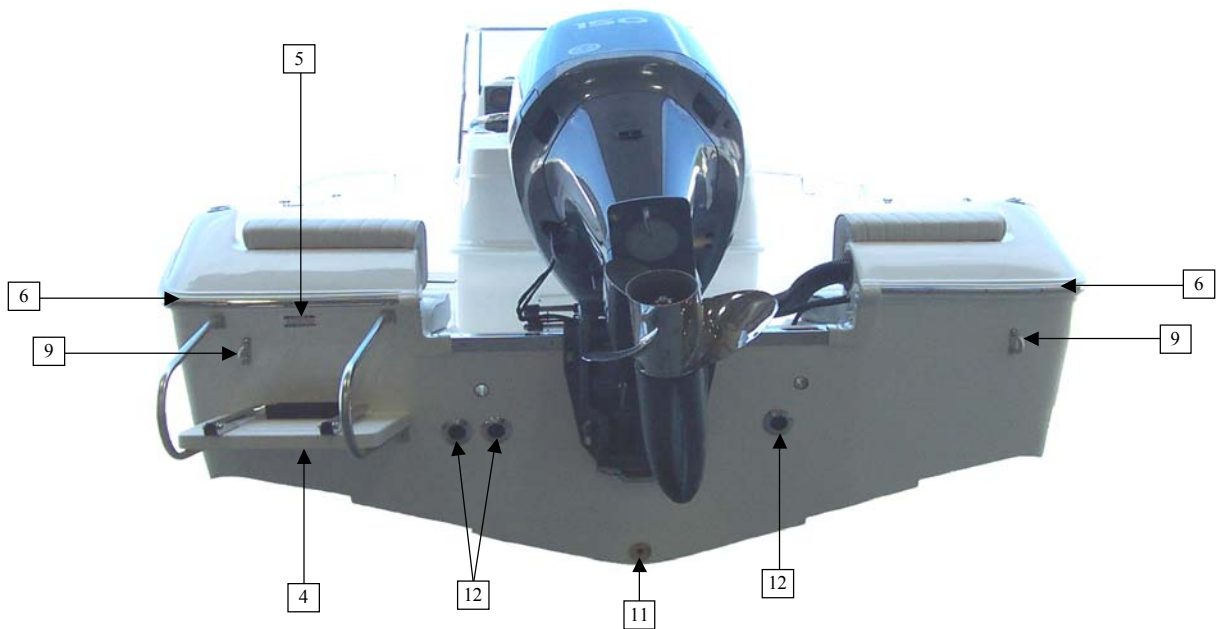

Parts Identification Guide

R190

2004 Model Year

Hull / Deck Exterior

Parts Identification Guide

R190

2004 Model Year

Hull / Deck Exterior

Item No.	Part Number	Description	Qty.	U.O.M.
1	U17190-01	4 1/2 IN. ROBALO NAME	2	EA
2	U17193-01	ROBALO HULL STRIPE	44	FT
3	U19286-01	190 ROBOLO DESIGNATOR	2	EA
4	13-1628	HALF PLATFORM W/2 STEP (Option: Comfort Package)	1	EA
5	U13772-01-R	BOARDING LADDER LABEL (Option: Comfort Package)	1	EA
6	01348RB9629-01ZR	20' WHITE RUBRAIL	1	EA
6a	01348RB9629-04ZR	14' WHITE RUBRAIL	2	EA
6b	STA2416H12-R	12' STAINLESS INSERT	4	EA
7	72292	BOW RAIL 19/21CC (Option: Stainless Rail Upgrade)	1	EA
7b	39102	190 ROBALO BOW RAIL	1	SET
8	540-GOO-CHR-R	ANGLED GAS FILL/VENT - R	1	EA
9	STESW1003-R	1/2 X 3 7/16 BOW EYE	2	EA
10	111499	BOW EYE, 1/2 X 3-7/16 SS	1	EA
11	50993	GARBOARD DRAIN FLANGE 100	1	EA
11a	50994	GARBOARD DRAIN PLUG 100/	1	EA
12	71007-R	1 1/2 THRU HULL SCUPPER	3	EA
13	72002-R	3/4 SS SHORT THRU HULL (Bilge Drain)	1	EA
14	72005-R	1 1/4SS SHORT THRU HULL (Bow Cooler Drain)	1	EA
15	U17434-01	WARNING AVOID INJURY	1	EA

Parts Not Pictured Which Are Associated With Hull Exterior:

Not Pictured	60724500161	190R SHIPPING COVER (Standard Cover)	1	EA
Not Pictured	61294500161	R190 HI-RAIL SHIPPING CVR (Option: Stainless Rail Upgrade)	1	EA
Not Pictured	100281008	R190/200 BIMINI TOP BLACK (Option: Bimini Top With Boot)	1	EA

NOTE: Numbers with letter designations represent parts included with primary numbered part for which there is no photo representation.