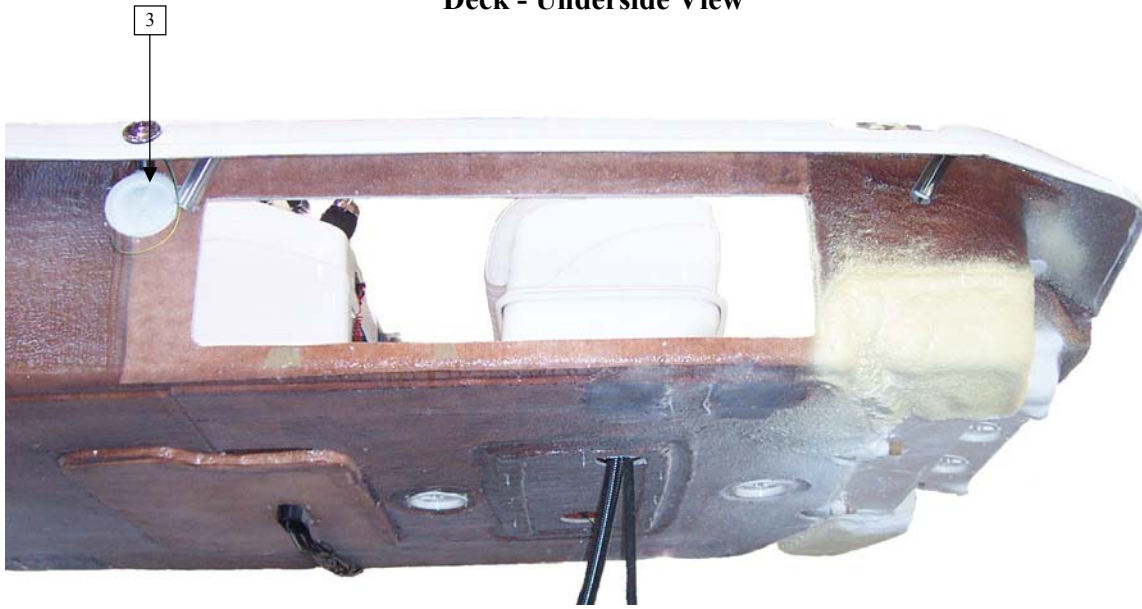

Parts Identification Guide

R190
2004 Model Year

Deck - Underside View

PORT AFT AREA