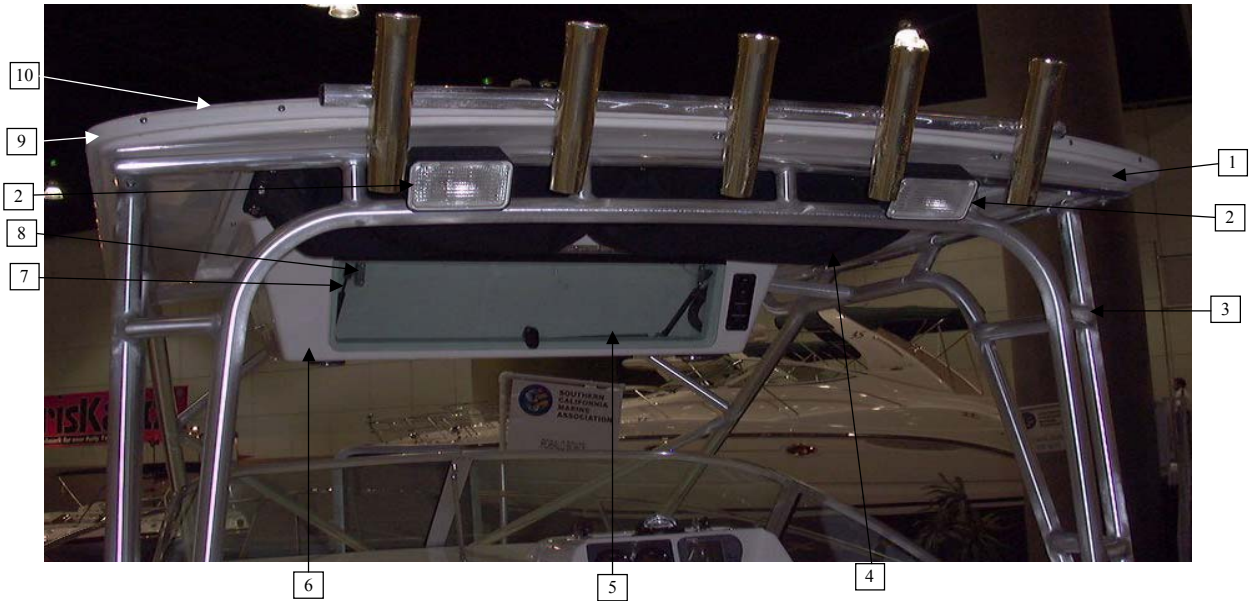

Parts Identification Guide

R235

2004 Model Year

Cockpit