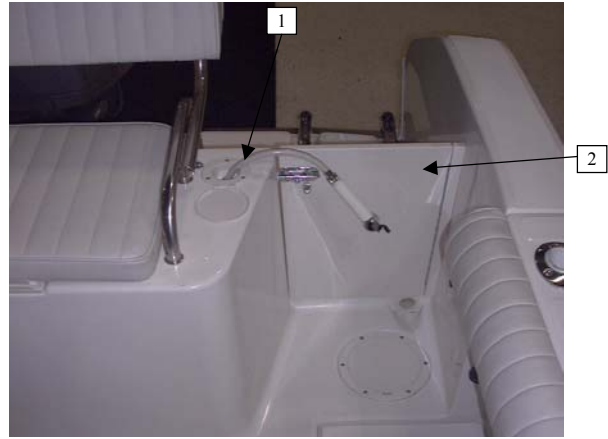

Parts Identification Guide

R235

2004 Model Year

Hull / Deck Exterior

Parts Identification Guide

R235

2004 Model Year

Hull / Deck Exterior

Item No.	Part Number	Description	Qty.	U.O.M.
1	604SB7481	45 DEG. BONE CUP SHOWER (Option: Fresh Water Shower)	1	EA
2	22-19312	TRANSOM DOOR	1	EA
3	105444	235 ROBALO BOW RAIL	1	EA
4	66318-1	BOW LIGHT (24 MIN)	1	EA
5	AR-4	ANCHOR ROLLER	1	EA
6	76310	10IN CLEAT 4-HOLE SS UN30	1	EA
7	66008-1	HAWS PLATE,DECK,VF/VG 20 PACK	1	EA
8	U13770-01	ANCHOR LABEL	1	EA
9	66010-1	8 INCH CLEAT	6	EA
10	21253-300	1 1/4 BRASS DRAIN TUBE	2	EA
11	127-2000	2 IN BLACK OUTBOARD HOSE	3	FT
12	2340-840-R	MIDGET VENT (Option: Mercury SmartCraft)	1	EA
13	R123-R	LED IND. SWITCH / RETRACTOR W/ CONNec(Option:Trimtab Indicators)	1	EA
14	71007	1 1/2IN. THRU HULL SCUPPER (Deck Drains)	2	EA
15	TDL-3XPH	TELESCOPING LADDER	1	EA
15a	CL38	CLIP FOR TDL-3XY LADDER	1	EA
16	U13772-01	BOARDING LADDER LABEL (Option: Comfort Package)	1	EA
17	STESW1003	1/2 X 3 7/16 BOW EYE	2	EA
18	U17225-01	R235 DESIGNATOR	2	EA
19	66127	STRAIGHT GAS FILL	1	EA
20	U17434-01	WARNING AVOID INJURY	1	EA
21	V21-9659CRA18D	18' CREAM RIGID PVC RUBRAIL	2	EA
21a	STA2416H12	12' STAINLESS INSERT	4	EA
22	U17190-01	4 1/2 IN. ROBALO NAME	2	EA
23	U17193-01	ROBALO HULL STRIPE	48	FT
24	72003	1IN. SHORT SS THRU HULL (Port Cockpit Floor Drain)	1	EA
25	72005	1 1/4SS SHORT THRU HULL (Port & Starboard Fish Boxes)	2	EA
26	72002	3/4 SS SHORT THRU HULL (Center Floor Drain)	1	EA
27	66419-1	FUEL VENT,ROUND,SS (24MIN)	1	EA
28	954	VENT- SS FLUSH MOUNT W/ 90 DEGREE 5(Opt:Marine Head W/ Hd Tank)	1	EA
29	72003	1IN. SHORT SS THRU HULL (Option: Macerator)	1	EA
30	72002	3/4 SS SHORT THRU HULL (Cabin Sink)	1	EA
31	NC2515-SA	PORTLIGHT - SMOKED LENS	2	EA
31a	G7711-WT	7X11 WHITE HIVALLOY HATCH	2	EA

Parts Not Pictured Which Are Associated With Hull / Deck Exterior:

Not Pictured	17-5058	1/2 DIVE PLATFORM (Option: Comfort Package)	1	EA
Not Pictured	13-1628	HALF PLATFORM W/2 STEP DOUBLE RAIL (Option: Comfort Package)	1	EA
Not Pictured	ALHSW1/2X1.5X5	ANCHOR LINE HANGER	1	EA
Not Pictured	29-00001	RIGGING FLANGE- PRIMER BULB HOSE UN	1	EA
Not Pictured	11090	WHITE DROP IN GRILL	1	EA
Not Pictured	11095	DROP IN HIDDEN HORN	1	EA
Not Pictured	100280008	R235 BIMINI TOP BLACK (Option: Bimini Top With Boot)	1	EA
Not Pictured	50993	GARBOARD DRAIN FLANGE 100	1	EA
Not Pictured	50994	GARBOARD DRAIN PLUG 100/	1	EA
Not Pictured	859223	PADDLE WHEEL (Option: SmartCraft Gauges for Merc. Engines)	1	EA
Not Pictured	104662	TRANSOM CAP SS	1	EA
Not Pictured	76835	ANCHOR CHAFE PLATE	1	EA
Not Pictured	111499	BOW EYE, 1/2 X 3-7/16 SS	1	EA
Not Pictured	V21-9659CRA20D	20' CREAM RIGID PVC RUBRAIL	1	EA
Not Pictured	6742	72IN STERN LIGHT RND BSE UN50 54440	1	EA
Not Pictured	954	VENT- SS FLUSH MOUNT W/ 90 DEGREE 5 (Option: Fresh Water Shower)	1	EA
Not Pictured	72003	1IN. SHORT SS THRU HULL (Starboard Cockpit Floor Drain)	1	EA
Not Pictured	72002	3/4 SS SHORT THRU HULL (FWD Bilge Drain) (Fishbox Pump Out)	2	EA
Not Pictured	72004	1 1/8 SS SHORT THRU HULL (Aft Bilge Drain)	1	EA
Not Pictured	588-401270	17X17 HATCH/RING/SCREEN	1	EA

NOTE: Numbers with letter designations represent parts included with primary numbered part for which there is no photo representation.