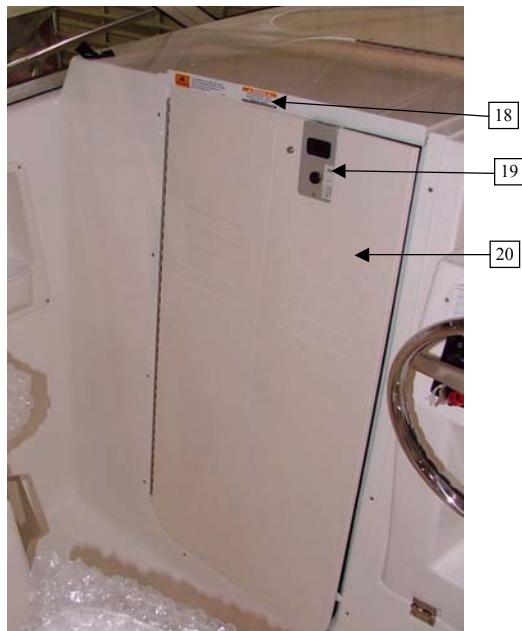

Parts Identification Guide

R235
2004 Model Year

Dash / Helm

Item No.	Part Number	Description	Qty.	U.O.M.
1	770-000-CHR	DOGLEG STYLE CHROME LATCH	2	EA
2	232-01562-K	R235 PANEL KIT	1	KIT
2a	221-02146-H	R235 DISTRIBUTION HARNESS (Part of Panel Kit)	1	EA
2b	20-018-Y2	18IN GROUND BATTERY CABLE (Part of Panel Kit)	1	EA
2c	220-02253-H	6230/6235LIVEWELL HARNESS (Part of Panel Kit)	1	EA
2d	221-02252-H	230 FISHBOX WASHDOWN HARN (Part of Panel Kit)	1	EA
3	588-1045012	235 ROBALO WINDSHIELD	1	EA
4	DS-BKST	BLK DUAL STACK CUPHOLDER 25PK	1	EA
5	RO9X12NS	9X12 TRIM TAB KIT W/O SW #R9X12NS	1	EA
5a	R123	LED IND. SWITCH/RETRACTOR W/ CONNec (Option: Trim Tab Indicator)	1	EA
6	U17217-01	MULTI-WARNING LABEL	1	EA
7	221-03704-P	ROBALO 235 SWITCH PANEL (Part of Panel Kit)	1	EA
8	HH5271	HYDRAULIC HELM (SEASTAR)	1	EA
8a	H08320	20FT HYD STEERING HOSE KT	1	EA
8b	HH5744	SEASTAR 1.4 TILT HELM (Option: Tilt Steering W/ Knob)	1	EA
9	49800220	FIRE EXTENGUISHER BOX	1	EA
10	IST34043	SMALL STORAGE CLEAT	1	EA
11	4161321FGK	13.5 STEER WHEEL W/ KNOB" (Option: Tilt Steering W/ Knob)	1	EA
11a	4161321FGCAPS	13.5 STEER WHEEL W/ CAP"	1	EA
12	76006	FOLDING FOOTREST HINGE	2	SET
13	22-14228	FOOTREST HDPE WHT/WHT	1	EA
14	790-3982XXXX	MACERATOR KEY SWITCH	1	EA
15	51200	AC PLUG HOLDER W/CLAMP	1	EA
16	JBLREM25W	WHITE REMOTE	1	EA
17	HF-742	FLUSH MOUNT BLK COMPASS	1	EA
18	U17433-01	WARNING NO VENTILATION	1	EA
19	22-19032F	CABIN ENTRY DOOR ASSY R235 (Latch Supplied W/ Door)	1	EA

Parts Not Pictured Which Are Associated With Dash / Helm:

Not Pictured	14-00046	R235 CAPACITY PLATE	1	EA
Not Pictured	U13767-01	OPEN DOOR LABEL	1	EA
Not Pictured	879934A1	RIGGING PREP KIT (Mercury Smart Craft)	1	EA
Not Pictured	220-03606-P	230/235YAM/SMRTRCFT PLATE (Mercury Smart Craft)	1	EA
Not Pictured	79-879899K1	TACH/SPEED SE HELM KT GRY (Mercury Smart Craft)	1	EA
Not Pictured	859318T2	WEATHER CAP (Mercury Smart Craft)	1	EA
Not Pictured	E43001	RAY53 VHF RADIO (Option: Raymarine VHF Radio)	1	EA
Not Pictured	E46014	RAY53 FLUSH MOUNT KIT (Option: Raymarine VHF Radio)	1	EA
Not Pictured	6520S	SS ANTENNA MOUNT (Option: Raymarine VHF Radio)	1	EA
Not Pictured	RA106SLSPB20	3FT ANTENNA W/20FT COAX (Option: Raymarine VHF Radio)	1	EA
Not Pictured	4600W	ANTENNA CLEAT (Option: Raymarine VHF Radio)	1	EA
Not Pictured	RA1206	8 FT. FIBERGLASS ANTENNA (Option: Raymarine VHF Radio)	1	EA
Not Pictured	2340-840	MIDGET VENT (Option: Raymarine VHF Radio)	1	EA
Not Pictured	R124	STD TACTILE SWITCH W/CONN	1	EA

NOTE: Numbers with letter designations represent parts included with primary numbered part for which there is no photo representation.

Parts Identification Guide

R235

2004 Model Year

Dash / Helm