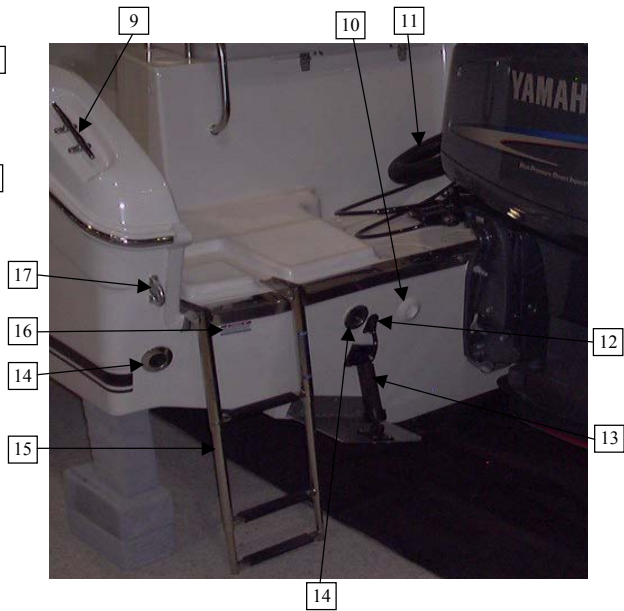

Parts Identification Guide

R235

2004 Model Year

Hull / Deck Exterior

Parts Identification Guide

R235

2004 Model Year

Hull / Deck Exterior

Item No.	Part Number	Description	Qty.	U.O.M.
1	604SB7481	45 DEG. BONE CUP SHOWER (Option: Fresh Water Shower)	1	EA
2	22-19312	TRANSOM DOOR	1	EA
3	105444	235 ROBALO BOW RAIL	1	EA
4	66318-1	BOW LIGHT (24 MIN)	1	EA
5	AR-4	ANCHOR ROLLER	1	EA
6	76310	10IN CLEAT 4-HOLE SS UN30	1	EA
7	66008-1	HAWS PLATE,DECK,VF/VG 20 PACK	1	EA
8	U13770-01	ANCHOR LABEL	1	EA
9	66010-1	8 INCH CLEAT	6	EA
10	21253-300	1 1/4 BRASS DRAIN TUBE	2	EA
11	127-2000	2 IN BLACK OUTBOARD HOSE	3	FT
12	2340-840-R	MIDGET VENT (Option: Mercury SmartCraft)	1	EA
13	R123-R	LED IND. SWITCH / RETRACTOR W/ CONNec(Option:Trimtab Indicators)	1	EA
14	71007	1 1/2IN. THRU HULL SCUPPER (Deck Drains)	2	EA
15	TDL-3XPH	TELESCOPING LADDER	1	EA
15a	CL38	CLIP FOR TDL-3XY LADDER	1	EA
16	U13772-01	BOARDING LADDER LABEL (Option: Comfort Package)	1	EA
17	STESW1003	1/2 X 3 7/16 BOW EYE	2	EA
18	U17225-01	R235 DESIGNATOR	2	EA
19	66127	STRAIGHT GAS FILL	1	EA
20	U17434-01	WARNING AVOID INJURY	1	EA
21	V21-9659CRA18D	18' CREAM RIGID PVC RUBRAIL	2	EA
21a	STA2416H12	12' STAINLESS INSERT	4	EA
22	U17190-01	4 1/2 IN. ROBALO NAME	2	EA
23	U17193-01	ROBALO HULL STRIPE	48	FT
24	72003	1IN. SHORT SS THRU HULL (Port Cockpit Floor Drain)	1	EA
25	72005	1 1/4SS SHORT THRU HULL (Port & Starboard Fish Boxes)	2	EA
26	72002	3/4 SS SHORT THRU HULL (Center Floor Drain)	1	EA
27	66419-1	FUEL VENT,ROUND,SS (24MIN)	1	EA
28	954	VENT- SS FLUSH MOUNT W/ 90 DEGREE 5(Opt:Marine Head W/ Hd Tank)	1	EA
29	72003	1IN. SHORT SS THRU HULL (Option: Macerator)	1	EA
30	72002	3/4 SS SHORT THRU HULL (Cabin Sink)	1	EA
31	NC2515-SA	PORTLIGHT - SMOKED LENS	2	EA
31a	G7711-WT	7X11 WHITE HIVALLOY HATCH	2	EA

Parts Not Pictured Which Are Associated With Hull / Deck Exterior:

Not Pictured	17-5058	1/2 DIVE PLATFORM (Option: Comfort Package)	1	EA
Not Pictured	13-1628	HALF PLATFORM W/2 STEP DOUBLE RAIL (Option: Comfort Package)	1	EA
Not Pictured	ALHSW1/2X1.5X5	ANCHOR LINE HANGER	1	EA
Not Pictured	29-00001	RIGGING FLANGE- PRIMER BULB HOSE UN	1	EA
Not Pictured	11090	WHITE DROP IN GRILL	1	EA
Not Pictured	11095	DROP IN HIDDEN HORN	1	EA
Not Pictured	100280008	R235 BIMINI TOP BLACK (Option: Bimini Top With Boot)	1	EA
Not Pictured	50993	GARBOARD DRAIN FLANGE 100	1	EA
Not Pictured	50994	GARBOARD DRAIN PLUG 100/	1	EA
Not Pictured	859223	PADDLE WHEEL (Option: SmartCraft Gauges for Merc. Engines)	1	EA
Not Pictured	104662	TRANSOM CAP SS	1	EA
Not Pictured	76835	ANCHOR CHAFE PLATE	1	EA
Not Pictured	111499	BOW EYE, 1/2 X 3-7/16 SS	1	EA
Not Pictured	V21-9659CRA20D	20' CREAM RIGID PVC RUBRAIL	1	EA
Not Pictured	6742	72IN STERN LIGHT RND BSE UN50 54440	1	EA
Not Pictured	954	VENT- SS FLUSH MOUNT W/ 90 DEGREE 5 (Option: Fresh Water Shower)	1	EA
Not Pictured	72003	1IN. SHORT SS THRU HULL (Starboard Cockpit Floor Drain)	1	EA
Not Pictured	72002	3/4 SS SHORT THRU HULL (FWD Bilge Drain) (Fishbox Pump Out)	2	EA
Not Pictured	72004	1 1/8 SS SHORT THRU HULL (Aft Bilge Drain)	1	EA
Not Pictured	588-401270	17X17 HATCH/RING/SCREEN	1	EA

NOTE: Numbers with letter designations represent parts included with primary numbered part for which there is no photo representation.