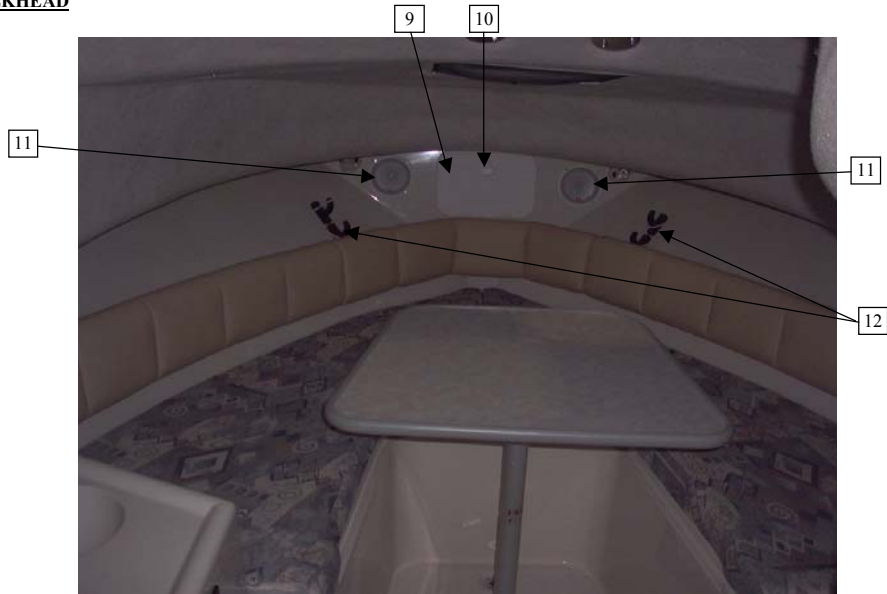

AFT CONSOLE BULKHEAD